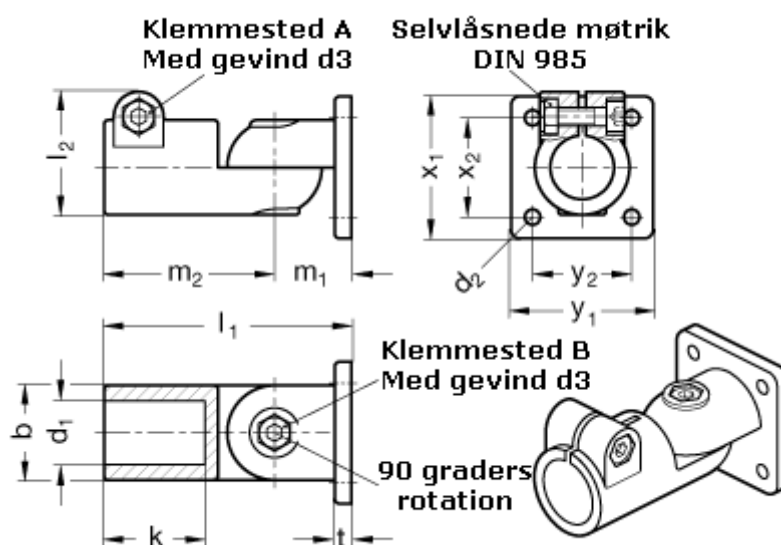

Article number: 20282B20T2BL

Description: E+G Swivel clamp connector joint  
GN 282-B20-T-2-BL

## Measures

b = 40	m2 = 72
d1 = B20	t = 7
d2 = 6.5	x1 = 60
d3 = M 8	x2 = 42
k = 42.5	y1 = 60
l1 = 104.5	y2 = 42
l2 = 52.0	
m1 = 32.5	